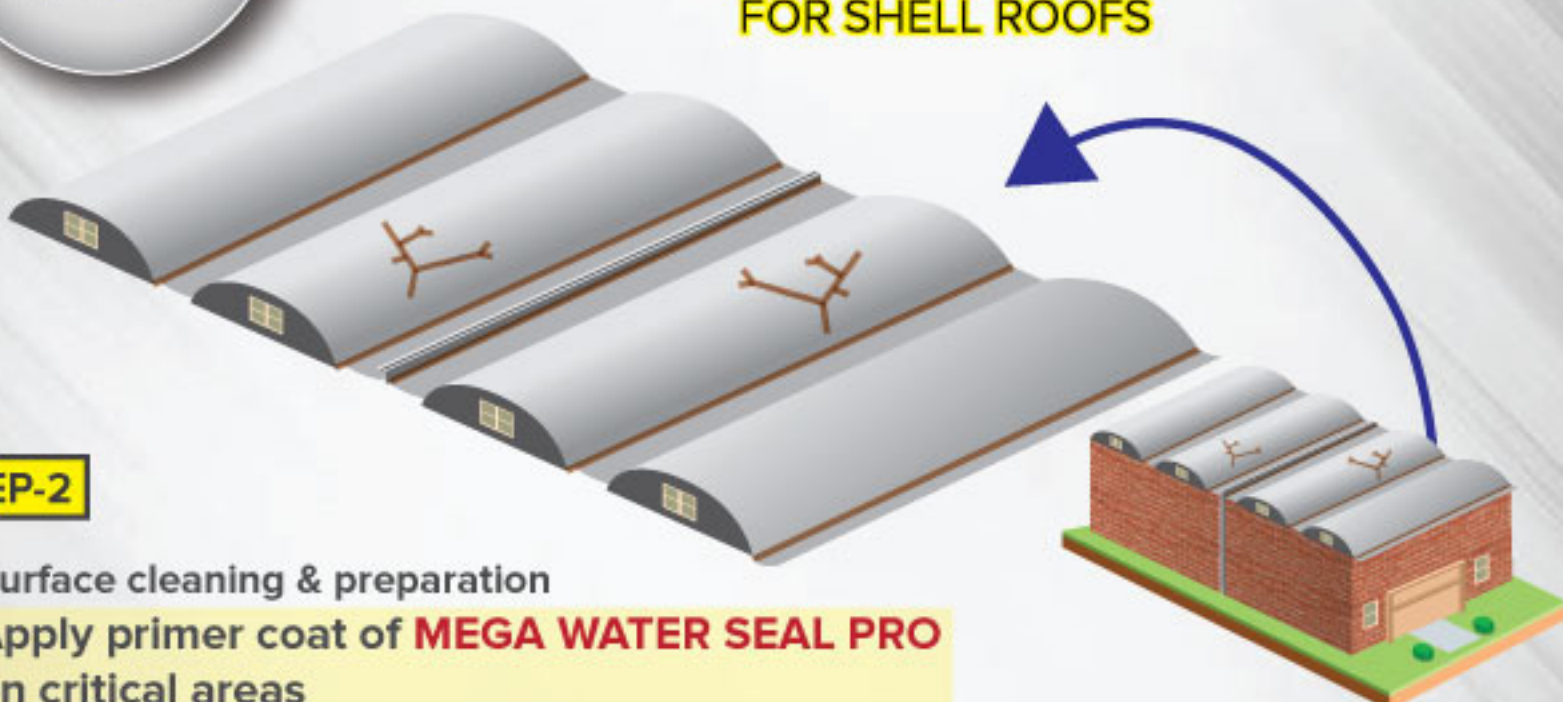

DELTA

WATERPROOFING SYSTEM

FOR SHELL ROOFS

STEP-2

1. Surface cleaning & preparation
2. Apply primer coat of **MEGA WATER SEAL PRO** on critical areas
3. Apply **MEGA MESH NP-721**
4. Apply top coat of **MEGA WATER SEAL PRO** on critical areas
5. Apply primer coat of **MEGA WATER SEAL PRO** on valley
6. Apply **MEGA MESH NP-721**
7. Apply top coat of **MEGA WATER SEAL PRO** on valley
8. Apply **MEGA WATER GUARD PRIMER** on all the surface
9. Finally apply top coat **MEGA WATER GUARD** on all the surface